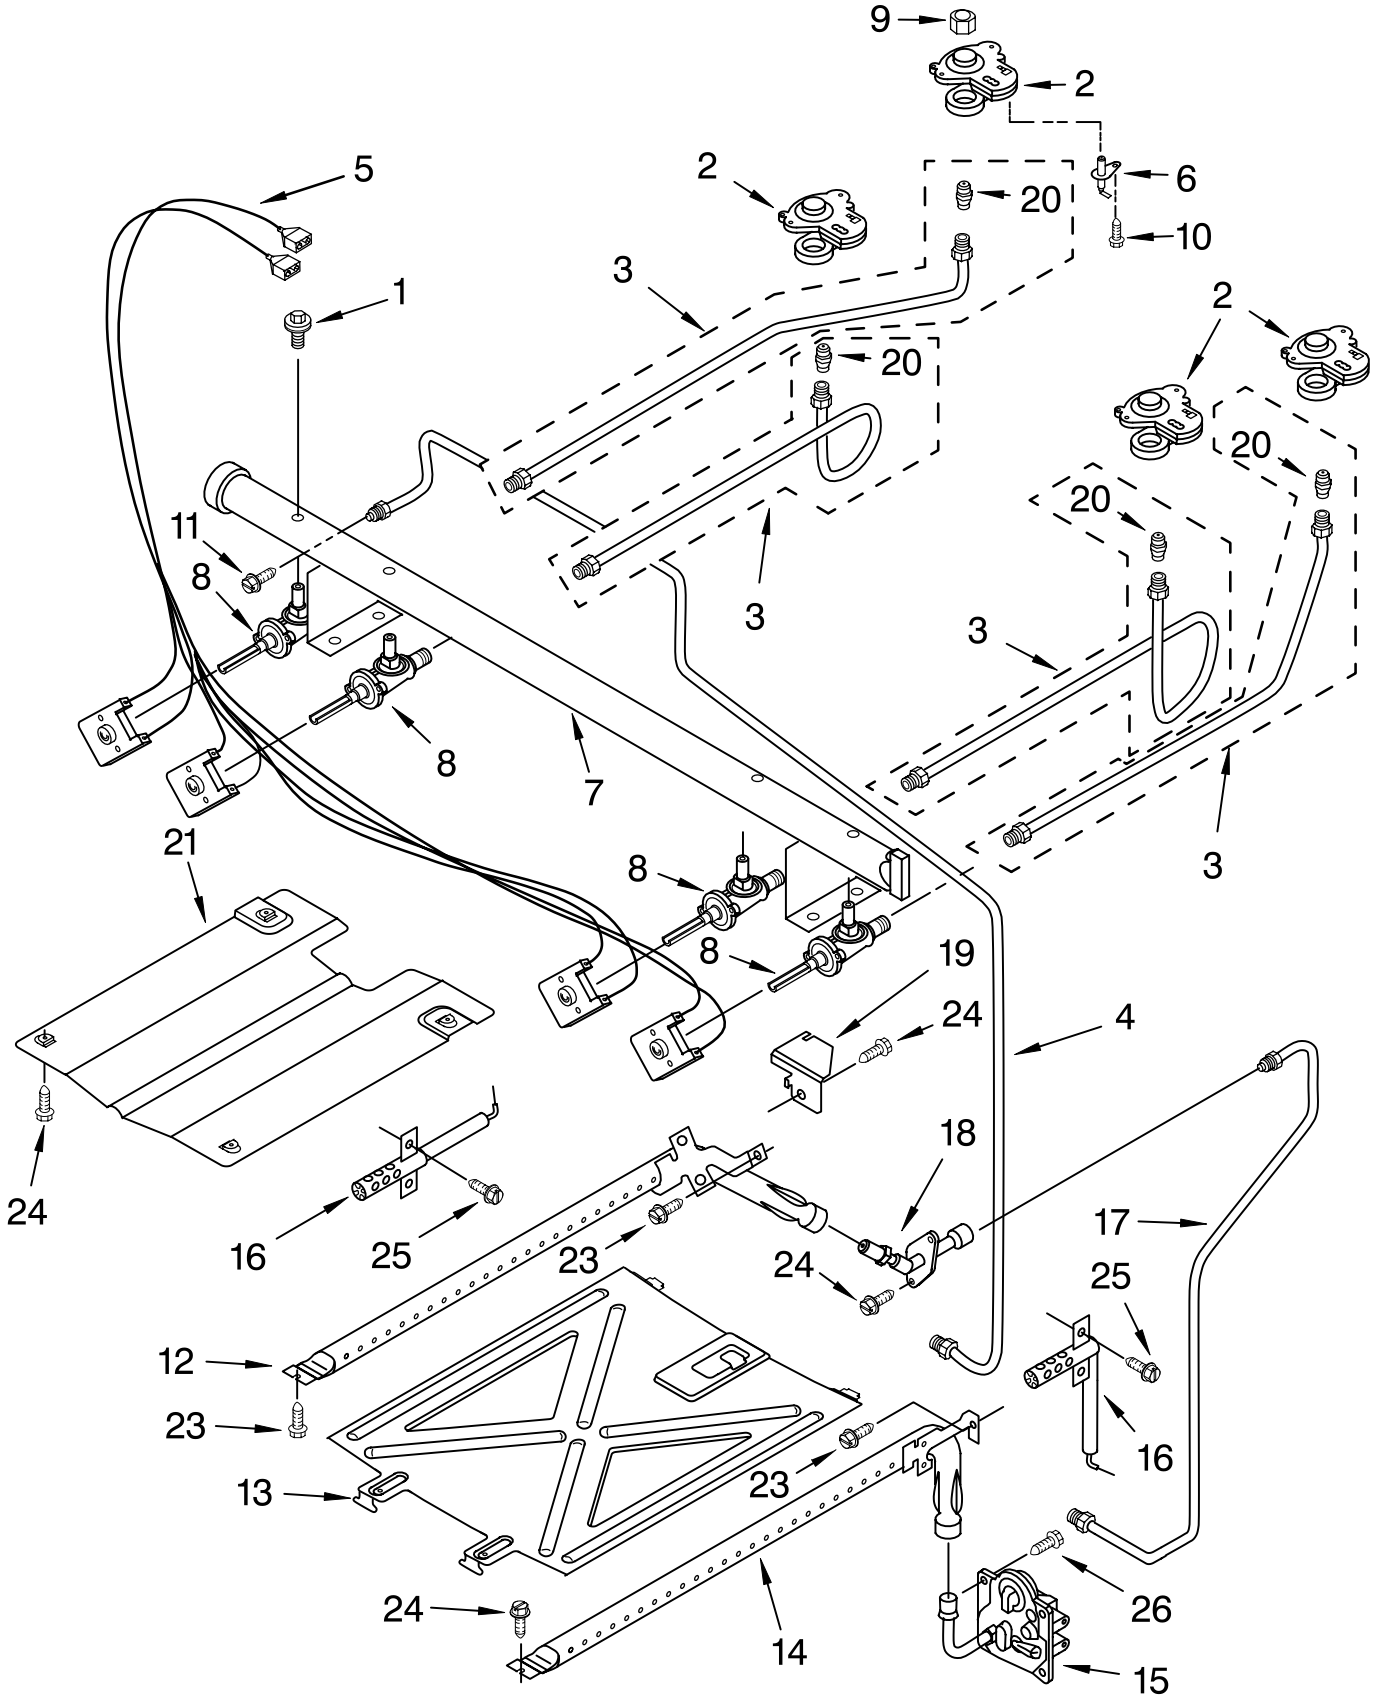

MANIFOLD PARTS

For Models: SF367LXSQ1, SF367LXSB1, SF367LXSS1, SF367LXSY1
(Designer White) (Black) (Stainless Steel)(Universal Silver)

FOR ORDERING INFORMATION REFER TO PARTS PRICE LIST